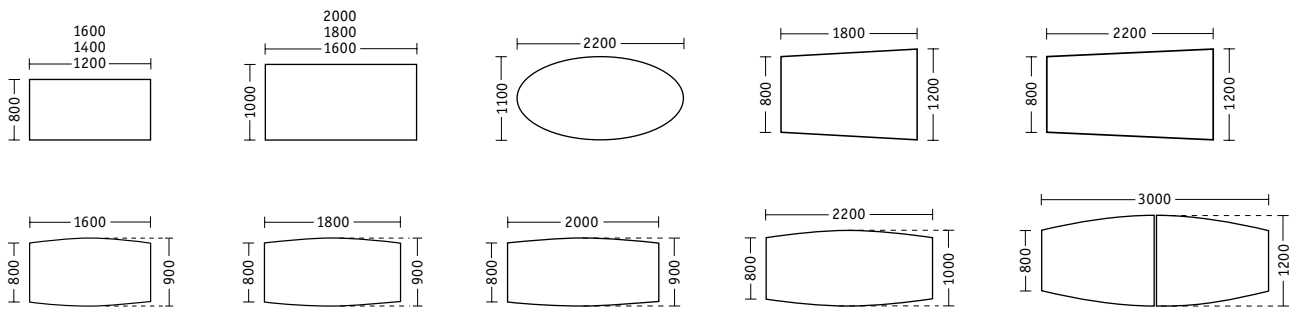

All aboard. The large boat shape provides space for up to ten people.

A perfect fit. You will also find ideal solutions for smaller meeting rooms.

Harmonised design.
Style and finishes
match the desking.

Communicative. The trapezium shape is ideal when using the monitor caddy, for training sessions and video conferences, for example.

Desks

Return tables

Side tables

Linear table

Extensions

Conference tables

Dimensions in mm