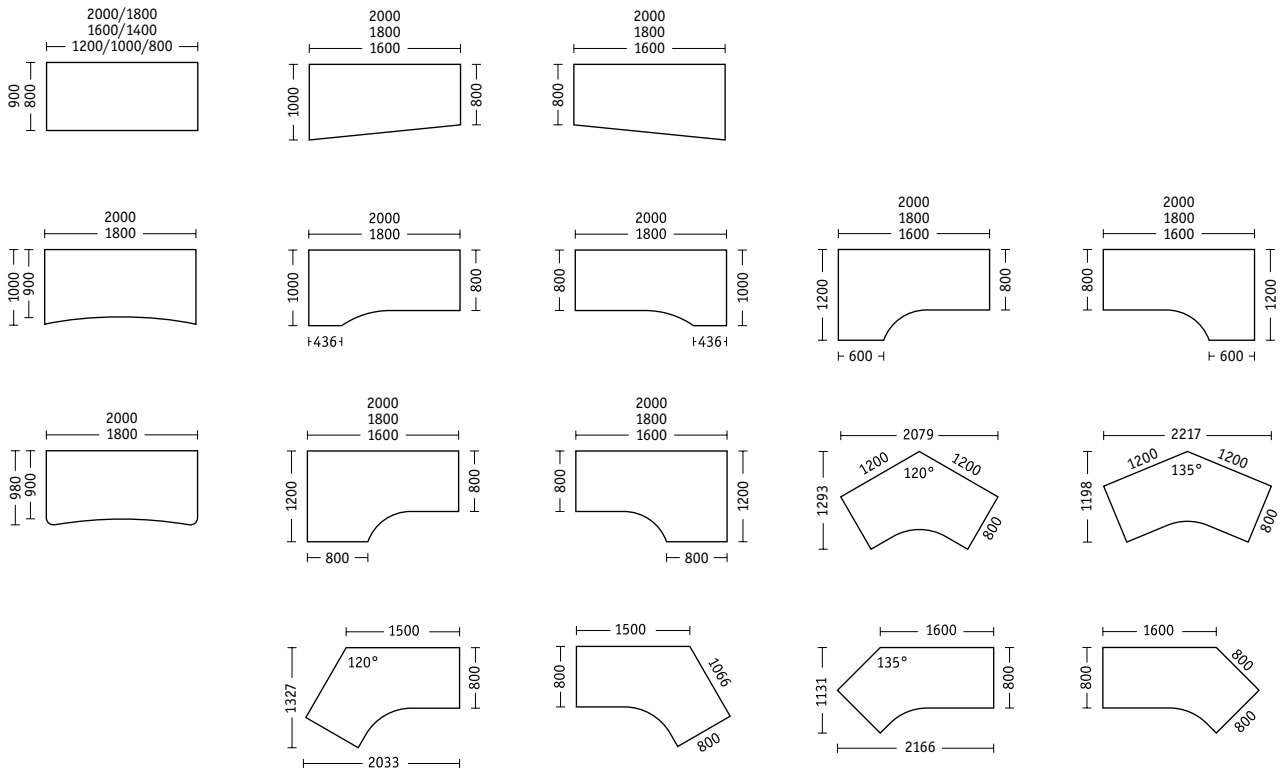

Desks

Return tables

Side tables

Linear table

Extensions

Conference tables

Dimensions in mm